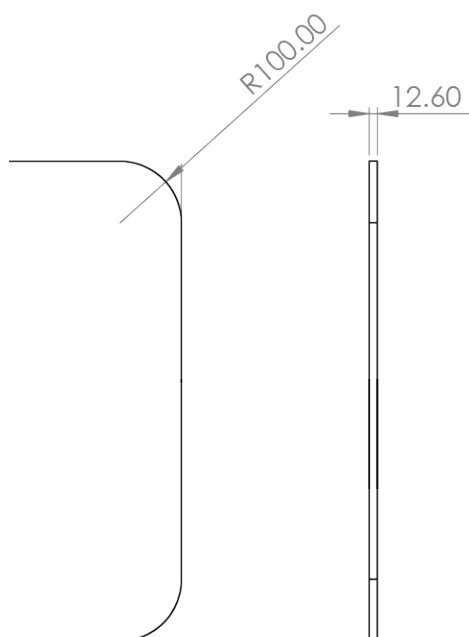

Sistem Whiteboard Wall
Board Single Whiteboard

The magnetic writing surface is laid upon solid Scandinavian plywood made for architectural joinery applications. This product has a warm, light coloured appearance and intricate grain detail finished in a beautiful smooth natural waxed edge. The Skändi is a stylish natural-looking piece that works well in any space.

Code	Skandi - Single Boards	Size (mm)	Min. Order
SKD2400	Skandi Board 2400	2380 x 1180	1
SKD1200	Skandi Board 1200	1180 x 900	1
SKD1500	Skandi Board 1500	1500 x 1180	1
SKD1212	Skandi Board 1200 Square	1180 x 1180	1

Code	Skandi Sistem - Whiteboard Wall	Size (mm)	Min. Order
SKD1200-O	Outer - Round + Square Corners	1180 x 900	2
SKD1200-I	Inner - Square corners	1180 x 900	1
SKD1800-O	Outer - Round + Square Corners	1780 x 1180	2
SKD1800-I	Inner - Square corners	1780 x 1180	1

- Natural waxed plywood edge
- Rounded radius corners
- Magnetic dry wipe writeable surface
- Split batten mounting system
- 12.6mm thickness

Board

Sistem

Board

Sistem

Accessorise Skändi

Assorted Colour Slim Markers
VA808